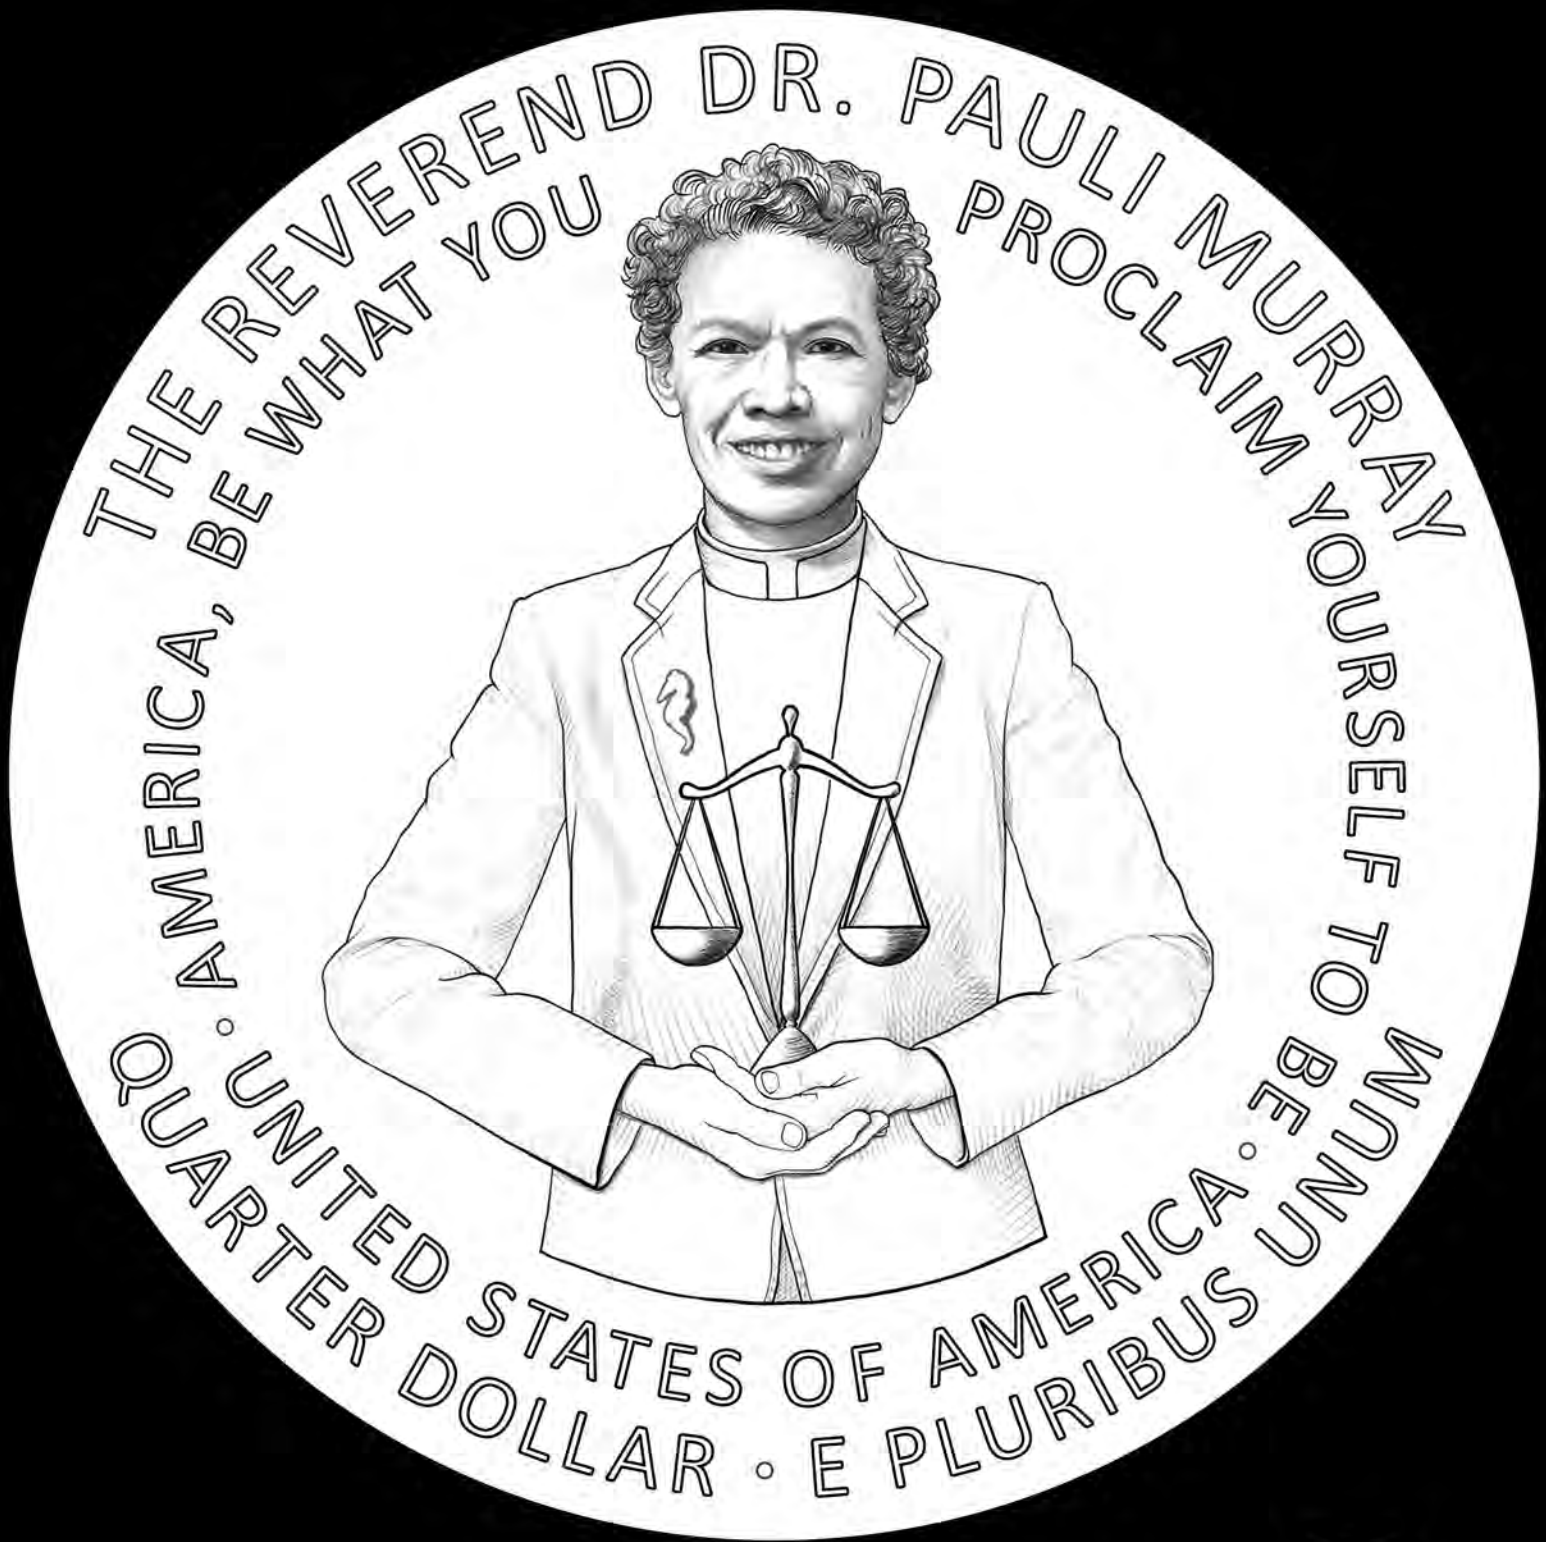

2024 American Women Quarters  
Reverse Candidate Designs  
The Reverend Dr. Pauli Murray

UNITED STATES  
OF  
AMERICA

E PLURIBUS UNUM

THE  
DR. REVEREND  
PAULI MURRAY

PM-R-01

UNITED STATES  
OF  
AMERICA

A SONG

IN A  
25¢

WEARY THROAT

THE REVEREND  
DR. PAULI MURRAY  
E PLURIBUS  
UNUM

PM-R-01A

**PM-R-02**

**PM-R-02A**

**PM-R-03**

**PM-R-03A**