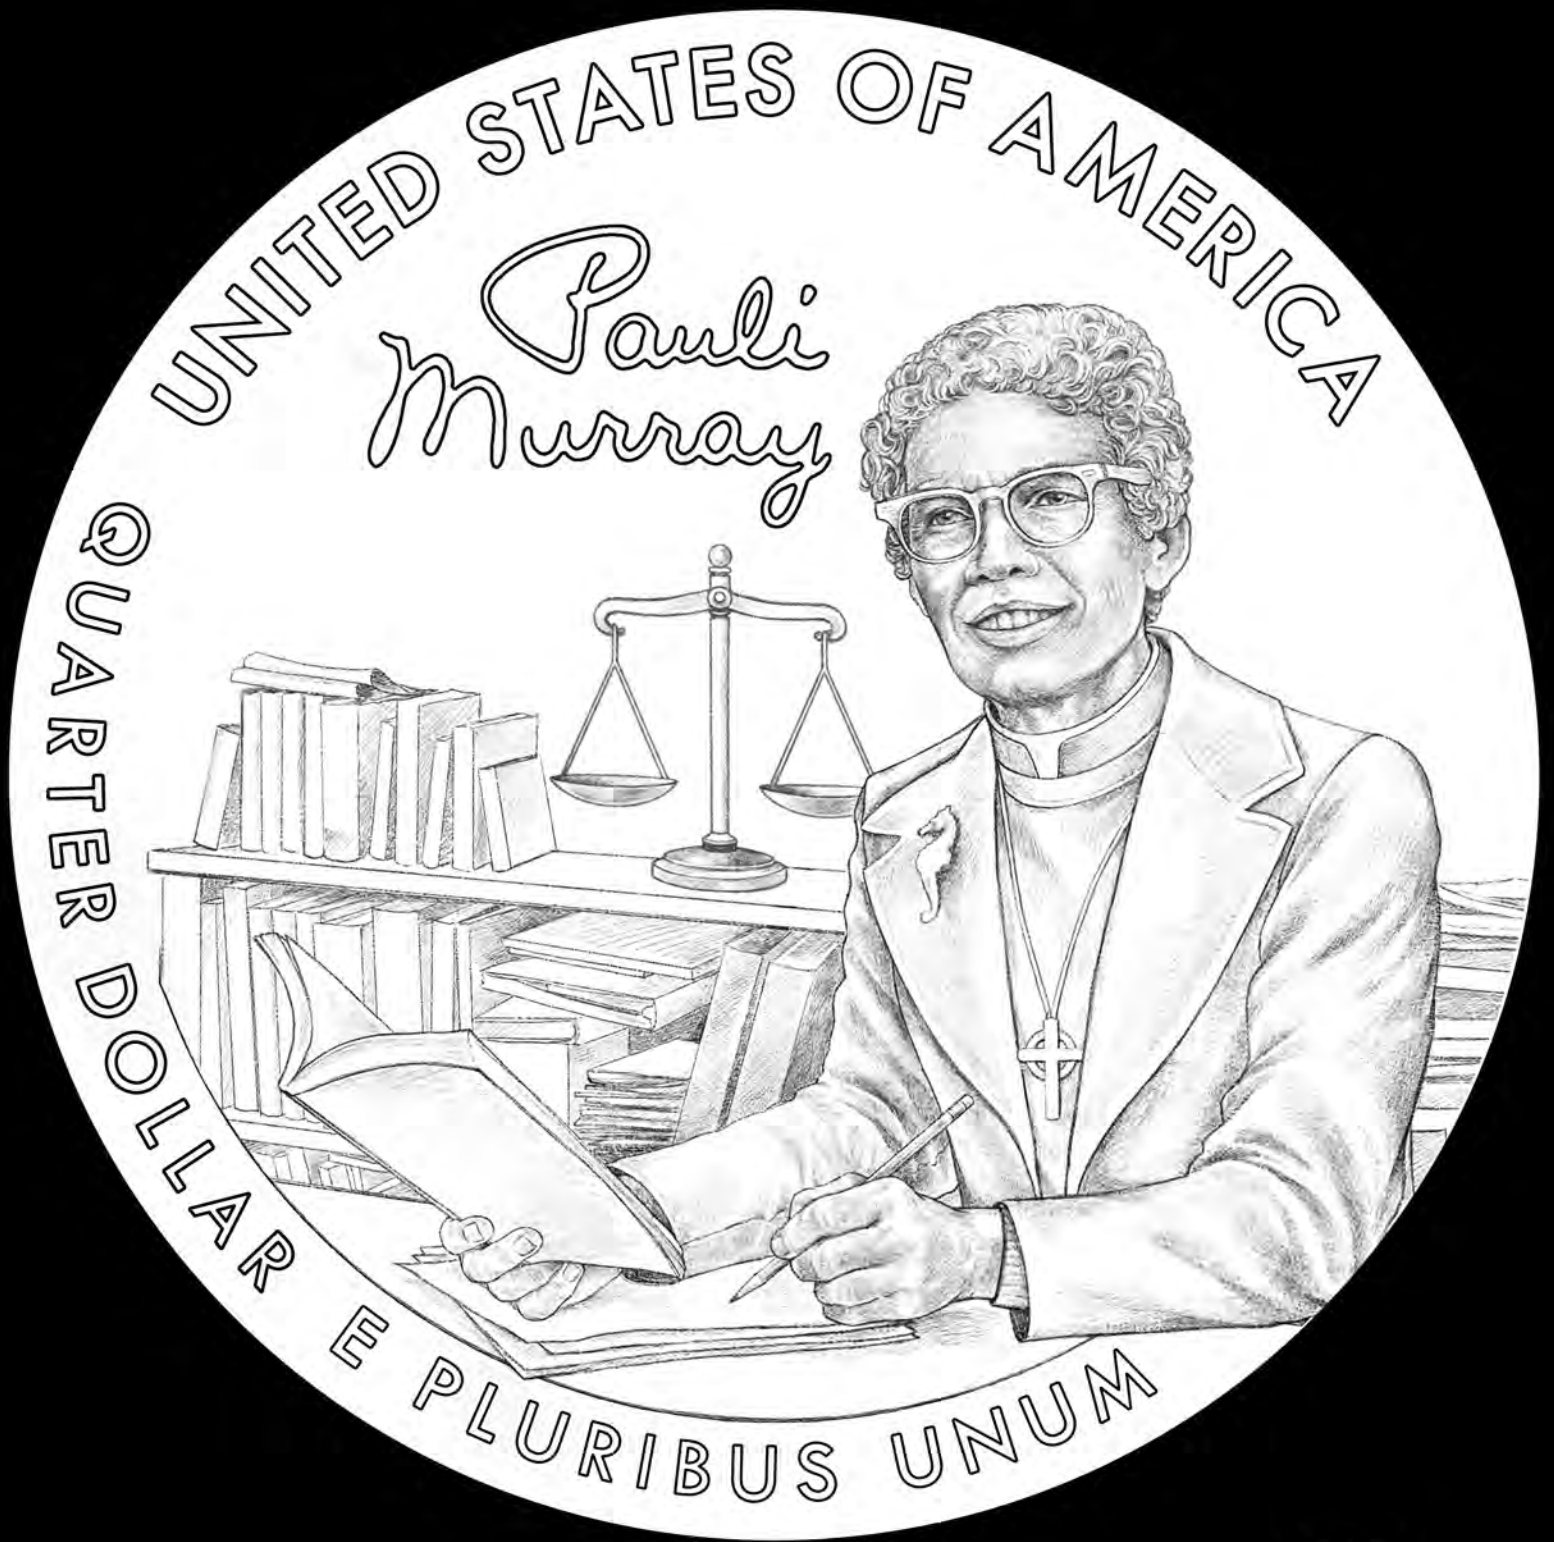

2024 American Women Quarters  
Reverse Candidate Designs  
The Reverend Dr. Pauli Murray

UNITED STATES  
OF  
AMERICA

E PLURIBUS UNUM

THE  
DR. REVEREND  
PAULI MURRAY

PM-R-01

UNITED STATES  
OF  
AMERICA

A SONG

IN A  
25¢

WEARY THROAT

THE REVEREND  
DR. PAULI MURRAY  
E PLURIBUS  
UNUM

PM-R-01A

**PM-R-02**

**PM-R-02A**

**PM-R-03**

**PM-R-03A**